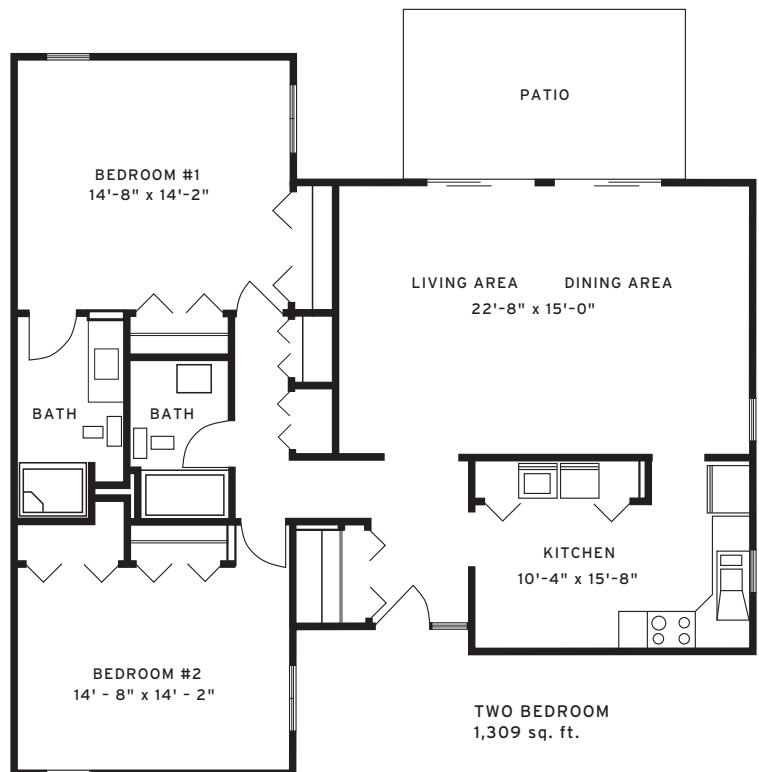

RUSHMORE PATIO HOMES

at Medford

ONE BEDROOM
950 sq. ft.

TWO BEDROOM
1,309 sq. ft.