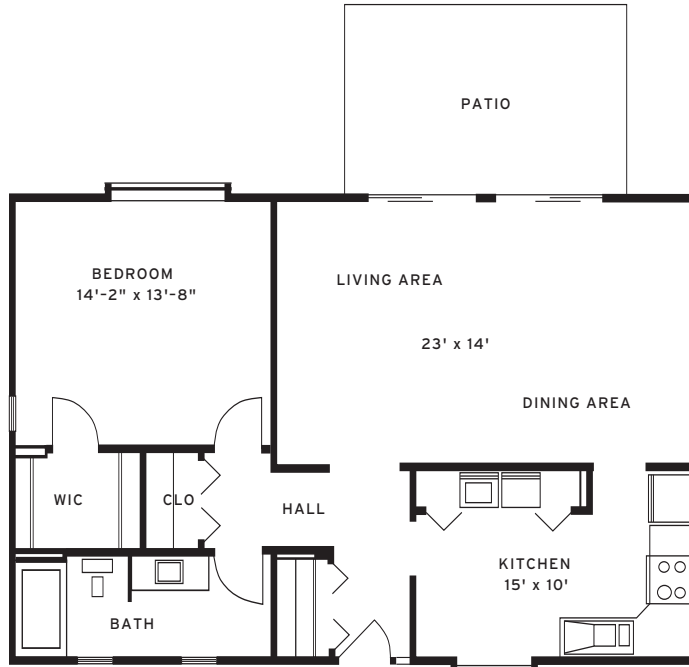

RUSHMORE PATIO HOMES

at Medford

ONE BEDROOM
950 sq. ft.

TWO BEDROOM
1,309 sq. ft.