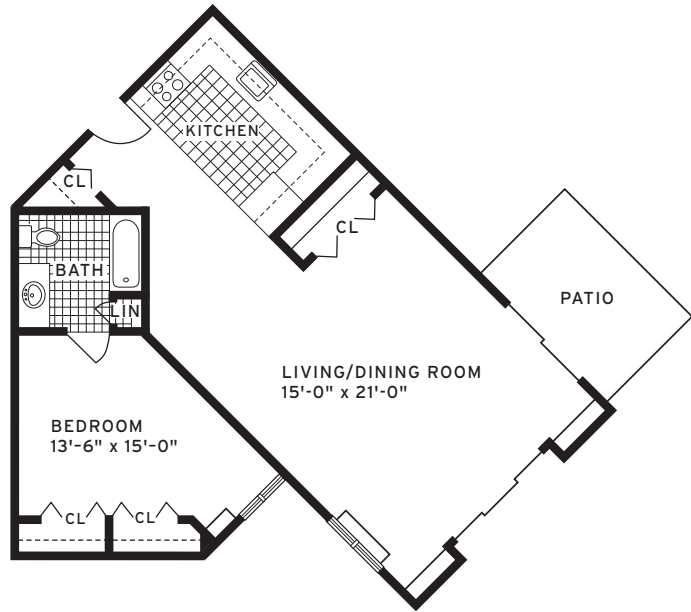

COURTYARD APARTMENTS

at Medford

EXTENDED STUDIO
582 sq. ft.

ONE BEDROOM (EXTENDED ANGLE)
KITCHEN DESIGNS VARY
SOME WITH DEN
840-870 sq. ft.

TWO BEDROOM (EXTENDED RECTANGULAR)
1052 sq. ft.

TWO BEDROOM (EXTENDED ANGLE)
KITCHEN DESIGNS VARY
SOME WITH DEN
1280-1336 sq. ft.