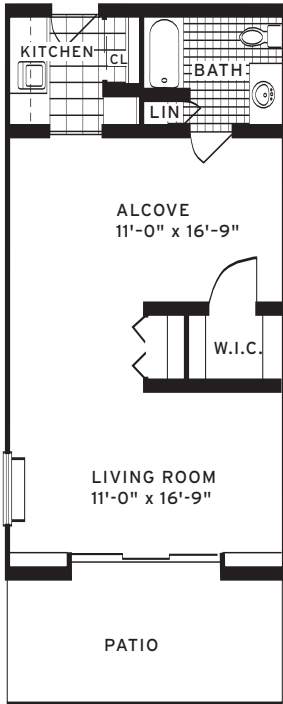

COURTYARD APARTMENTS

at Medford

EXTENDED STUDIO
582 sq. ft.

ONE BEDROOM (EXTENDED ANGLE)
KITCHEN DESIGNS VARY
SOME WITH DEN
840-870 sq. ft.

TWO BEDROOM (EXTENDED RECTANGULAR)
1052 sq. ft.

TWO BEDROOM (EXTENDED ANGLE)
KITCHEN DESIGNS VARY
SOME WITH DEN
1280-1336 sq. ft.