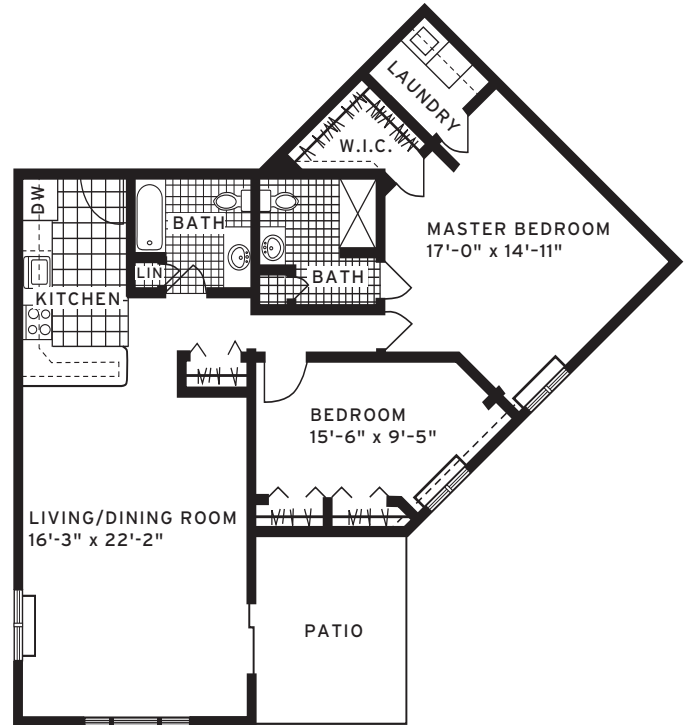

COURTYARD APARTMENTS

at Medford

EXTENDED STUDIO
582 sq. ft.

ONE BEDROOM (EXTENDED ANGLE)
KITCHEN DESIGNS VARY
SOME WITH DEN
840-870 sq. ft.

TWO BEDROOM (EXTENDED RECTANGULAR)
1052 sq. ft.

TWO BEDROOM (EXTENDED ANGLE)
KITCHEN DESIGNS VARY
SOME WITH DEN
1280-1336 sq. ft.