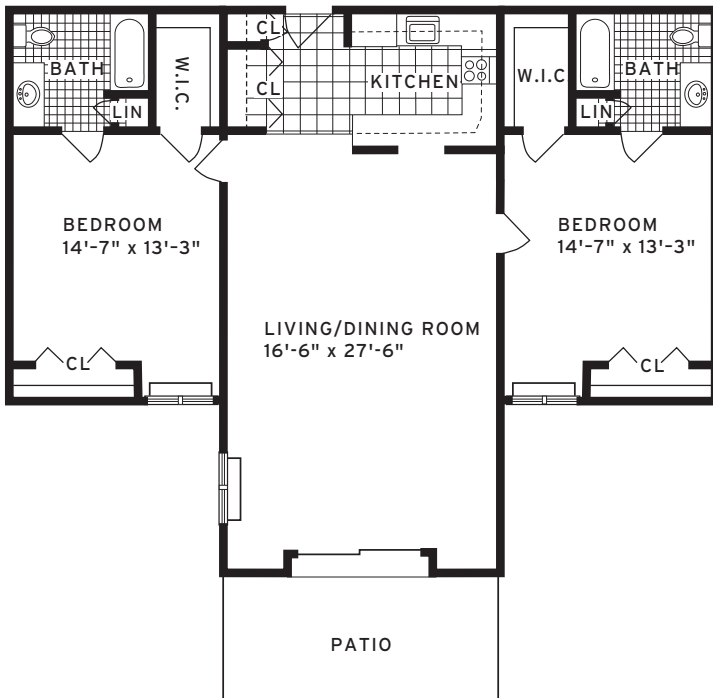

COURTYARD APARTMENTS

at Medford

EXTENDED STUDIO
582 sq. ft.

ONE BEDROOM (EXTENDED ANGLE)
KITCHEN DESIGNS VARY
SOME WITH DEN
840-870 sq. ft.

TWO BEDROOM (EXTENDED RECTANGULAR)
1052 sq. ft.

TWO BEDROOM (EXTENDED ANGLE)
KITCHEN DESIGNS VARY
SOME WITH DEN
1280-1336 sq. ft.