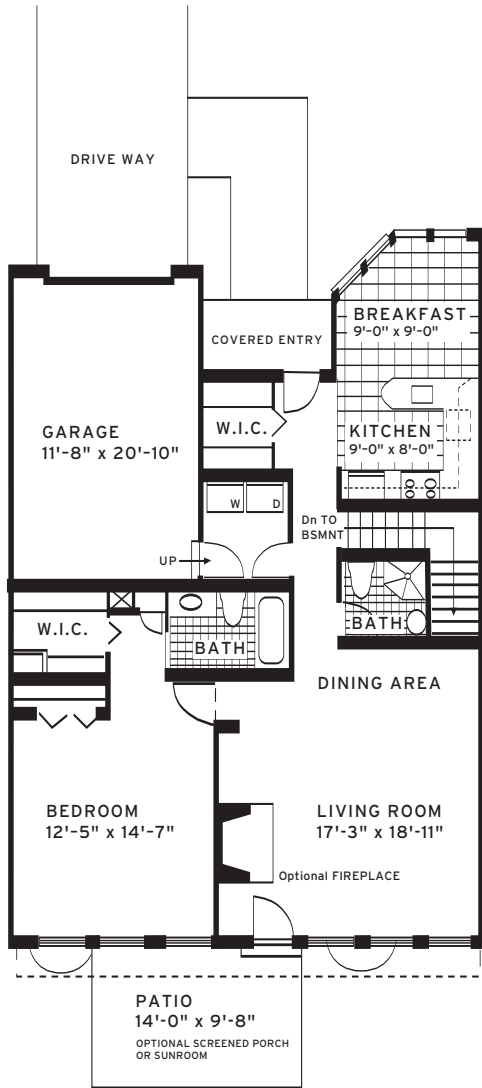

# BRIDLINGTON TOWNHOMES

*at Medford*

**ONE BEDROOM**  
**FIRST FLOOR PLAN: 1,015 sq. ft.**  
**PLUS BASEMENT**

**TWO/THREE BEDROOM**  
**FIRST FLOOR PLAN: 1,487 sq. ft.**  
**PLUS BASEMENT AND LOFT**