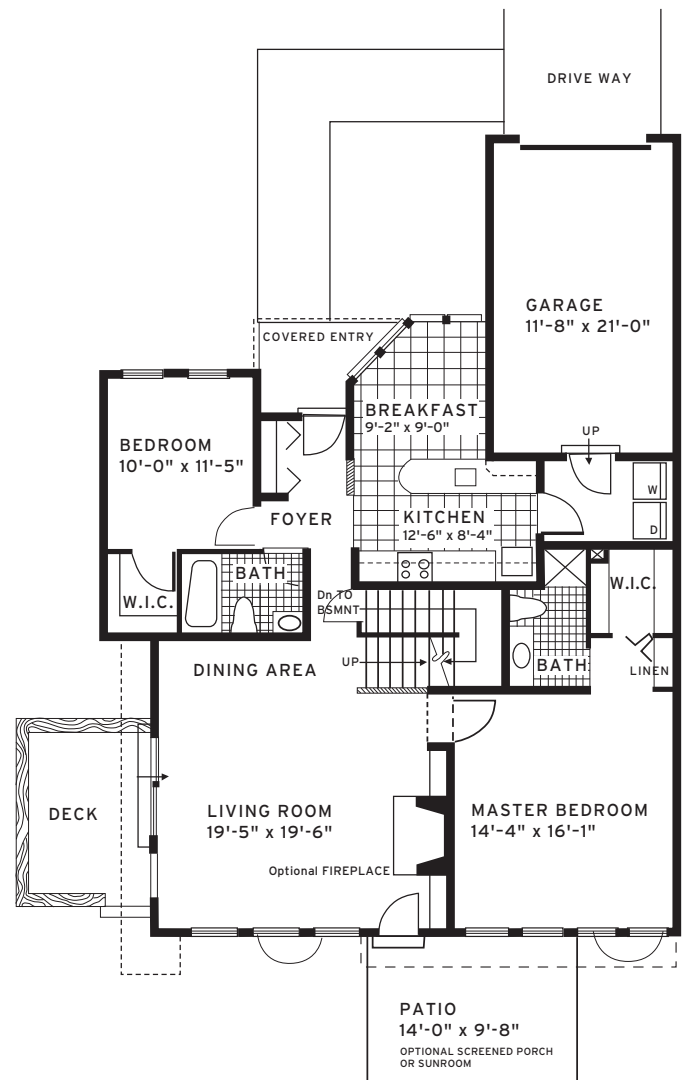

# BRIDLINGTON TOWNHOMES

*at Medford*

**ONE BEDROOM**  
**FIRST FLOOR PLAN: 1,015 sq. ft.**  
**PLUS BASEMENT**

**TWO/THREE BEDROOM**  
**FIRST FLOOR PLAN: 1,487 sq. ft.**  
**PLUS BASEMENT AND LOFT**